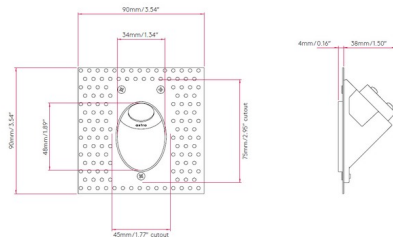

CLICK TO VIEW PRODUCT

Notes: