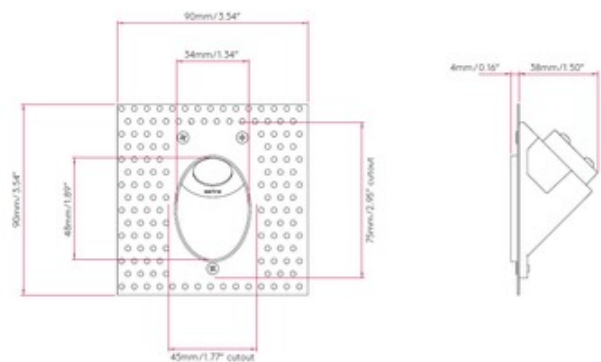

COMPANY

PROJECT

FIXTURE TYPE

APPROVED BY

DATE