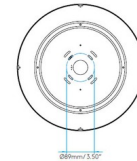

### Specifications

COLOR	Opal
BODY FINISH	Polished Chrome
WATTAGE	12W
DIMMER	Standard 120V
DIMENSIONS	9.06"W x 3.23"H
BULB NOT INCLUDED	1 x A19/Medium (E26)/12W/120V LED
OTHER BULB OPTIONS	1 x A19/Medium (E26)/60W/120V Incandescent
COUNTRY OF ORIGIN	China