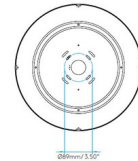

Description

The Mashiko Round Ceiling Flush Light is a simple piece, that works with virtually any style room. Opal glass is complemented by a metal frame. Mounts to a 4 inch octagon box. No driver required.

Shown in polished chrome / opal

Specifications

COLOR	Opal
BODY FINISH	Polished Chrome
WATTAGE	12W
DIMMER	Standard 120V
DIMENSIONS	9.06"W x 3.23"H
BULB NOT INCLUDED	1 x A19/Medium (E26)/12W/120V LED
OTHER BULB OPTIONS	1 x A19/Medium (E26)/60W/120V Incandescent
COUNTRY OF ORIGIN	China