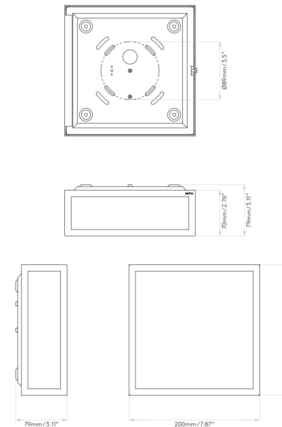

Lightology

lightology.com
866-954-4489
04-28-26

Project: _____
Company: _____
Location: _____ Fixture Type: _____
SPEC #: **AST881072**
Approved On: _____ Approved By: _____

Mashiko 200 Square Ceiling Light By Astro Lighting

Description

The Mashiko 200 Square Wall Light is a simple piece that works with virtually any style room. Opal glass is complemented by a Polished Chrome finish. Mounts to a 4 inch octagon box.

Shown in polished chrome / opal

Specifications

COLOR	Opal
BODY FINISH	Polished Chrome
WATTAGE	12W
DIMMER	Standard 120V
DIMENSIONS	7.87"W x 3.11"H
BULB NOT INCLUDED	1 x A19/Medium (E26)/12W/120V LED
COUNTRY OF ORIGIN	China

CLICK TO VIEW PRODUCT