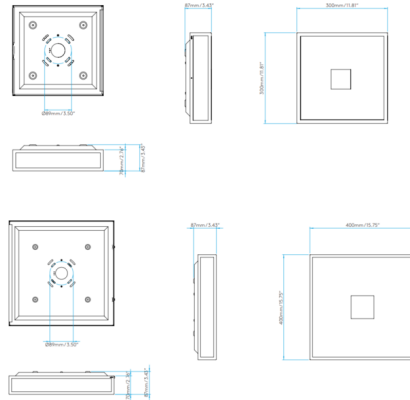

Lightology

lightology.com
866-954-4489
05-25-26

Project: _____

Company: _____

Location: _____ Fixture Type: _____

SPEC #: **AST881074**

Approved On: _____ Approved By: _____

Mashiko Square Ceiling Light Fixture By Astro Lighting

Description

The Mashiko Square Ceiling Flush Light is a simple piece that works with virtually any style room. Opal glass is complemented by a Polished Chrome or Bronze finish. Available in two sizes. Mounts to a 4 inch octagon box. Damp location rated. ETL listed. Note: 12 inch option available in Polished Chrome finish only.

Shown in polished chrome / opal

Specifications

COLOR	Opal
BODY FINISH	Polished Chrome
WATTAGE	48W
DIMMER	Standard 120V
DIMENSIONS	15.75"W x 3.43"H
BULB NOT INCLUDED	4 x A19/Medium (E26)/12W/120V LED
OTHER BULB OPTIONS	4 x A19/Medium (E26)/60W/120V Incandescent
COUNTRY OF ORIGIN	China