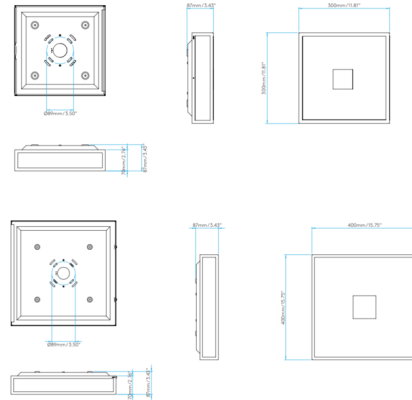

Lightology

lightology.com
866-954-4489
04-28-26

Project: _____
 Company: _____
 Location: _____ Fixture Type: _____
 SPEC #: **AST881075**
 Approved On: _____ Approved By: _____

Mashiko Square Ceiling Light Fixture By Astro Lighting

Description

The Mashiko Square Ceiling Flush Light is a simple piece that works with virtually any style room. Opal glass is complemented by a Polished Chrome or Bronze finish. Available in two sizes. Mounts to a 4 inch octagon box. Damp location rated. ETL listed. Note: 12 inch option available in Polished Chrome finish only.

Shown in bronze / opal

Specifications

COLOR	Opal
BODY FINISH	Bronze
WATTAGE	48W
DIMMER	Standard 120V
DIMENSIONS	15.75"W x 3.43"H
BULB NOT INCLUDED	4 x A19/Medium (E26)/12W/120V LED
OTHER BULB OPTIONS	4 x A19/Medium (E26)/60W/120V Incandescent
COUNTRY OF ORIGIN	China