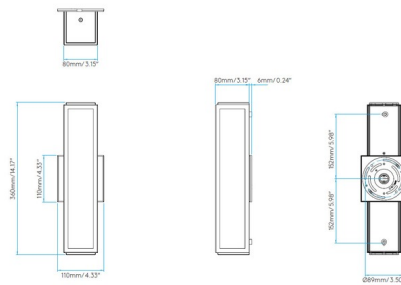

### Description

The Mashiko 360 Bathroom Vanity Light is a simple piece, perfect in virtually any style room. Opal glass is complemented by a metal frame with a hint of Art Deco styling. Mounts to a 4 inch octagon box with included canopy kit (not shown in image).

### Specifications

COLOR . . . . . Opal  
 BODY FINISH . . . . . Polished Chrome  
 WATTAGE . . . . . 14W  
 DIMMER . . . . . Standard 120V  
 DIMENSIONS . . . . . 3.15"W x 14.17"H x 3.15"D  
 BULB NOT INCLUDED . . . . . 2 x B10/Candelabra (E12)/7W/120V LED  
 OTHER BULB OPTIONS . . . . . 2 x B10/Candelabra (E12)/40W/120V Incandescent  
 COUNTRY OF ORIGIN . . . . . China

### Technical Information

PRODUCT DIMENSIONS . . . . . Backplate: 4.33"W x 4.33"H

CLICK TO VIEW PRODUCT

Notes: