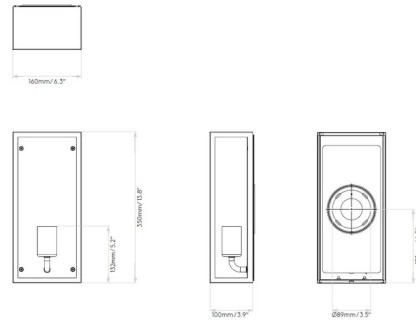

Lightology

lightology.com
866-954-4489
06-29-26

Project: _____

Company: _____

Location: _____ Fixture Type: _____

SPEC #: **AST881082**

Approved On: _____ Approved By: _____

Messina Outdoor Wall Sconce By Astro Lighting

Description

The Messina Outdoor Wall Sconce is a simple piece, perfect in virtually any exterior space. Features clear or frosted glass. Mounts to a 4 inch octagon box. No driver required. ADA compliant. Wet location rated. ETL listed.

Shown in textured black / clear

Specifications

COLOR	Clear
BODY FINISH	Textured Black
WATTAGE	12W
DIMMER	Standard 120V
DIMENSIONS	6.3"W x 13.78"H x 3.94"D
BULB NOT INCLUDED	1 x Edison ST-Shape/Medium (E26)/12W/120V LED
COUNTRY OF ORIGIN	China

Technical Information

PRODUCT DIMENSIONS	Backplate: 6.3" x 13.8"
--------------------	-------------------------

CLICK TO VIEW PRODUCT

Notes: