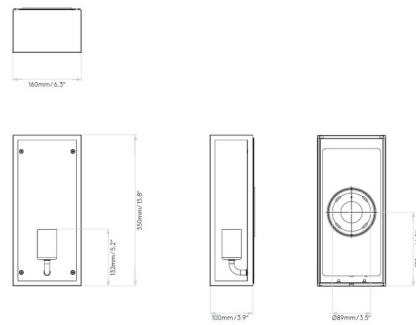

Lightology

lightology.com
866-954-4489
04-28-26

Project: _____

Company: _____

Location: _____ Fixture Type: _____

SPEC #: **AST881082**

Approved On: _____ Approved By: _____

Messina Outdoor Wall Sconce By Astro Lighting

Description

The Messina Outdoor Wall Sconce is a simple piece, perfect in virtually any exterior space. Features clear or frosted glass. Mounts to a 4 inch octagon box. No driver required. ADA compliant. Wet location rated. ETL listed.

Shown in textured black / clear

Specifications

COLOR	Clear
BODY FINISH	Textured Black
WATTAGE	12W
DIMMER	Standard 120V
DIMENSIONS	6.3"W x 13.78"H x 3.94"D
BULB NOT INCLUDED	1 x Edison ST-Shape/Medium (E26)/12W/120V LED
COUNTRY OF ORIGIN	China

Technical Information

PRODUCT DIMENSIONS	Backplate: 6.3" x 13.8"
--------------------	-------------------------

CLICK TO VIEW PRODUCT

Notes: