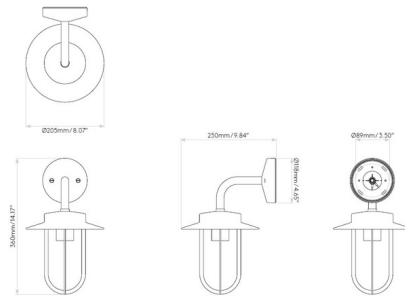

Lightology

lightology.com
866-954-4489
07-03-26

Project: _____

Company: _____

Location: _____ Fixture Type: _____

SPEC #: **AST881097**

Approved On: _____ Approved By: _____

Montparnasse Outdoor Wall Sconce By Astro Lighting

Description

The Montparnasse Outdoor Wall Sconce is a traditional piece with industrial flair, perfect in a variety of exterior spaces. Mounts to a 4 inch octagon box. No driver required. Wet location rated. ETL listed.

Shown in bronze / clear

Specifications

COLOR	Clear
BODY FINISH	Bronze
WATTAGE	12W
DIMMER	Standard 120V
DIMENSIONS	8.07"W x 14.17"H x 9.84"D
BULB NOT INCLUDED	1 x A19/Medium (E26)/12W/120V LED
COUNTRY OF ORIGIN	China