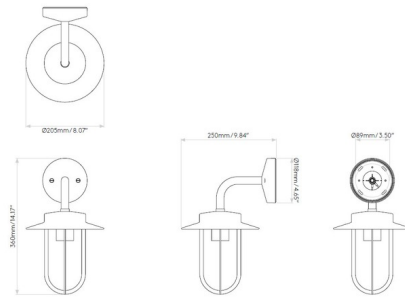

Description

The Montparnasse Outdoor Wall Sconce is a traditional piece with industrial flair, perfect in a variety of exterior spaces. Mounts to a 4 inch octagon box. No driver required. Wet location rated. ETL listed.

Shown in bronze / clear

Specifications

COLOR	Clear
BODY FINISH	Bronze
WATTAGE	12W
DIMMER	Standard 120V
DIMENSIONS	8.07"W x 14.17"H x 9.84"D
BULB NOT INCLUDED	1 x A19/Medium (E26)/12W/120V LED
COUNTRY OF ORIGIN	China