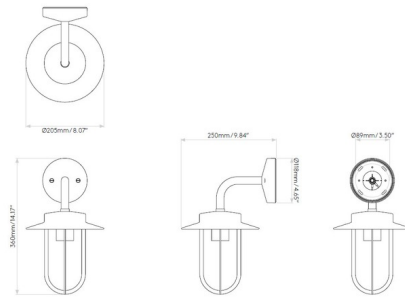

Lightology

lightology.com
866-954-4489
04-10-26

Project: _____

Company: _____

Location: _____ Fixture Type: _____

SPEC #: **AST881097**

Approved On: _____ Approved By: _____

Montparnasse Outdoor Wall Sconce By Astro Lighting

Description

The Montparnasse Outdoor Wall Sconce is a traditional piece with industrial flair, perfect in a variety of exterior spaces. Mounts to a 4 inch octagon box. No driver required. Wet location rated. ETL listed.

Shown in bronze / clear

Specifications

COLOR	Clear
BODY FINISH	Bronze
WATTAGE	12W
DIMMER	Standard 120V
DIMENSIONS	8.07"W x 14.17"H x 9.84"D
BULB NOT INCLUDED	1 x A19/Medium (E26)/12W/120V LED
COUNTRY OF ORIGIN	China