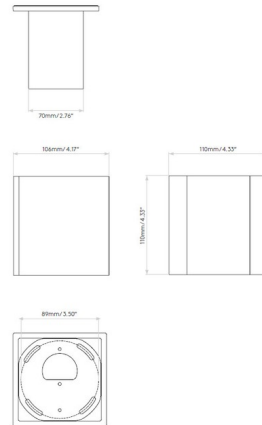

Description

The Oslo Small Outdoor Wall Sconce brings a clean industrial vibe to your exterior space. Light is filtered through one opening. May be mounted with the light facing up, down or on the side. Available in Textured Black. Mounts to a 4 inch octagon box. No driver required.

Shown in textured black

Specifications

COLOR	N/A
BODY FINISH	Textured Black
WATTAGE	2W
DIMMER	Not Dimmable
DIMENSIONS	4.33"W x 4.33"H x 4.17"D
INTEGRATED LED MODULE	1 x LED/2W/120V LED
COUNTRY OF ORIGIN	China