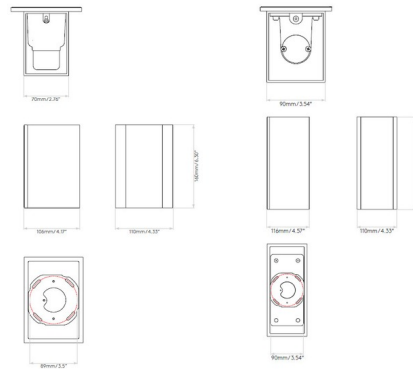

### Description

The Oslo Up / Down Outdoor Wall Sconce brings a clean industrial vibe to your exterior space. Light is filtered through the top and bottom of the fixture illuminating a large area. Mounts to a 4 inch octagon box. No driver required. Title 24 when used outdoors.

### Specifications

COLOR	N/A
BODY FINISH	Textured Black
WATTAGE	12W
DIMMER	Not Dimmable
DIMENSIONS	4.33"W x 6.3"H x 4.17"D
INTEGRATED LED MODULE	2 x LED/6W/120V LED
COUNTRY OF ORIGIN	China

### Technical Information

PRODUCT DIMENSIONS	Backplate: 4.33" x 6.3"
COLOR RENDERING	90 CRI
LAMP COLOR	3000K
LUMENS/WATT	18.33
LUMINOUS FLUX	110 lumens

CLICK TO VIEW PRODUCT

Notes: