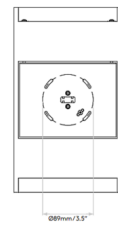

### Description

The Pella Tall Wall Sconce is a simple piece that will blend seamlessly into your space. The White Plaster finish is paintable if you want a bolder look. Mounts to a 4 inch octagon box. No driver required. ADA compliant. ETL listed.

### Specifications

COLOR	N/A
BODY FINISH	Plaster
WATTAGE	12W
DIMMER	Standard 120V
DIMENSIONS	7.48"W x 12.8"H x 3.11"D
BULB NOT INCLUDED	2 x PAR16/GU10/6W/120V LED
COUNTRY OF ORIGIN	China

### Technical Information

PRODUCT DIMENSIONS . . . . . Backplate: 4.33" Sq.

CLICK TO VIEW PRODUCT

Notes: