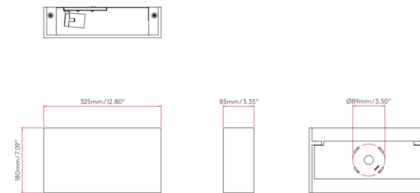

Description

The Pella Wide Wall Sconce is a simple piece that will blend seamlessly into your space. The White Plaster finish is paintable if you want a bolder look. Mounts to a 4 inch octagon box. No driver required. ADA compliant. ETL listed.

Shown in plaster

Specifications

COLOR N/A
BODY FINISH Plaster
WATTAGE 12W
DIMMER Standard 120V
DIMENSIONS 12.8"W x 7.09"H x 3.35"D
BULB NOT INCLUDED 1 x A19/Medium (E26)/12W/120V LED
COUNTRY OF ORIGIN China

Technical Information

PRODUCT DIMENSIONS Backplate: 4.33" Sq.

CLICK TO VIEW PRODUCT

Notes: