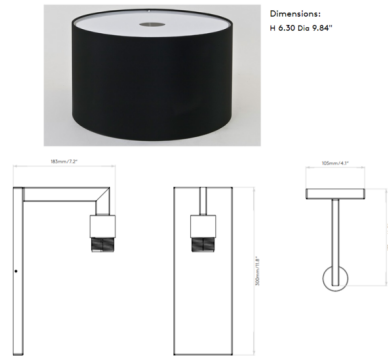

Lightology

lightology.com
866-954-4489
05-24-26

Project: _____

Company: _____

Location: _____ Fixture Type: _____

SPEC #: **AST881134**

Approved On: _____ Approved By: _____

Ravello Wall Sconce By Astro Lighting

Description

The Ravello Wall Sconce is a clean simple piece, perfect in a variety of spaces in your home. The drum shade is complemented by a sleek body. Mounts to a 4 inch octagon box with included canopy kit (not shown in images). No driver required. ETL listed.

Shown in matt nickel / white

Specifications

COLOR White
BODY FINISH Matt Nickel
WATTAGE 12W
DIMMER Standard 120V
DIMENSIONS 9.84"W x 11.81"H x 11"D
BULB NOT INCLUDED 1 x A19/Medium (E26)/12W/120V LED
COUNTRY OF ORIGIN China