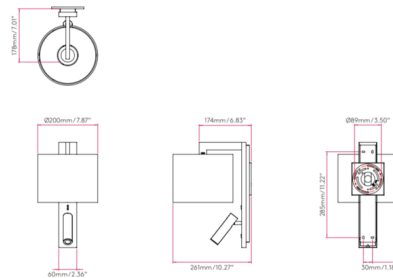

Description

The Ravello Reader Wall Sconce is a clean simple piece, perfect when you want both ambient and direct lighting. The drum shade is complemented by a sleek body that holds an adjustable reading light. Two on/off switches. Mounts to a 4 inch octagon box with included canopy kit (not shown in images). No driver required. ETL listed. NOTE: Requires one medium base A19 lamp for shade. Includes one 3.2 watt integrated LED (134 lumens, 2700K color temperature) for reader.

Shown in bronze / white

Specifications

COLOR	White
BODY FINISH	Bronze
WATTAGE	15.2W
DIMMER	Standard 120V
DIMENSIONS	7.87"W x 13.78"H x 10.27"D
BULB NOT INCLUDED	1 x A19/Medium (E26)/12W/120V LED
BULB NOT INCLUDED	1 x LED/3.2W/120V LED
COUNTRY OF ORIGIN	China

Technical Information

PRODUCT DIMENSIONS Backplate: 4.13" x 13.7"

CLICK TO VIEW PRODUCT

Notes: