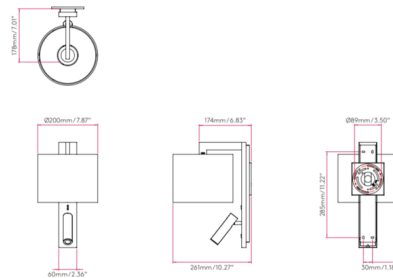

### Description

The Ravello Reader Wall Sconce is a clean simple piece, perfect when you want both ambient and direct lighting. The drum shade is complemented by a sleek body that holds an adjustable reading light. Two on/off switches. Mounts to a 4 inch octagon box with included canopy kit (not shown in images). No driver required. ETL listed.

### Specifications

COLOR	White
BODY FINISH	Bronze
WATTAGE	15.2W
DIMMER	Standard 120V
DIMENSIONS	7.87"W x 13.78"H x 10.27"D
BULB NOT INCLUDED	1 x A19/Medium (E26)/12W/120V LED
BULB NOT INCLUDED	1 x LED/3.2W/120V LED
COUNTRY OF ORIGIN	China

### Technical Information

PRODUCT DIMENSIONS . . . . . Backplate: 4.13" x 13.7"

CLICK TO VIEW PRODUCT

Notes: