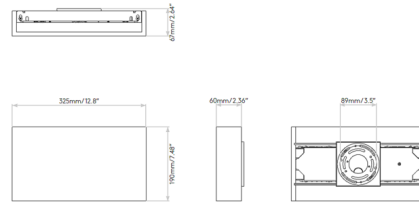

Description

The Rio 325 Horizontal Wall Sconce features a plaster finish which can be painted using a plaster primer and compatible paint. Mounts to a 4 inch octagon box. No driver required. Dimmable with a 0-10V dimmer, sold separately.

Shown in plaster

Specifications

COLOR	N/A
BODY FINISH	Plaster
WATTAGE	14.7W
DIMMER	0-10V
DIMENSIONS	12.8"W x 7.48"H x 2.64"D
INTEGRATED LED MODULE	1 x LED/14.7W/120V LED
COUNTRY OF ORIGIN	China

Technical Information