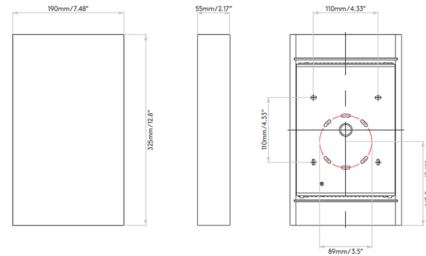

Description

The Rio 190 Vertical Wall Sconce features a plaster finish which can be painted using a plaster primer and compatible paint. Mounts to a 4 inch octagon box. No driver required. Dimmable with a 0-10V dimmer, sold separately.

Shown in plaster

Specifications

COLOR	N/A
BODY FINISH	Plaster
WATTAGE	29.4W
DIMMER	0-10V
DIMENSIONS	7.48"W x 12.8"H x 2.17"D
INTEGRATED LED MODULE	2 x LED/14.7W/120V LED
COUNTRY OF ORIGIN	China

Technical Information