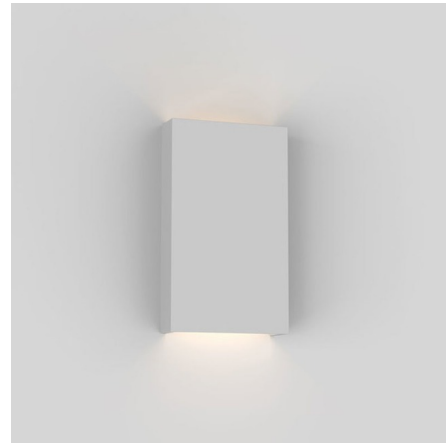

Lightology

lightology.com
866-954-4489
06-30-26

Project: _____

Company: _____

Location: _____ Fixture Type: _____

SPEC #: **AST881140**

Approved On: _____ Approved By: _____

Rio 190 Wall Sconce

By Astro Lighting

Description

The Rio 190 Vertical Wall Sconce features a plaster finish which can be painted using a plaster primer and compatible paint. Mounts to a 4 inch octagon box. No driver required. Dimmable with a 0-10V dimmer, sold separately.

Shown in plaster

Specifications

COLOR	N/A
BODY FINISH	Plaster
WATTAGE	29.4W
DIMMER	0-10V
DIMENSIONS	7.48"W x 12.8"H x 2.17"D
INTEGRATED LED MODULE	2 x LED/14.7W/120V LED
COUNTRY OF ORIGIN	China

Technical Information

LAMP LIFE	60000 hours
COLOR RENDERING	80 CRI
LAMP COLOR	3000K
LUMENS/WATT	103.27
LUMINOUS FLUX	1518 lumens

CLICK TO VIEW PRODUCT

Notes: