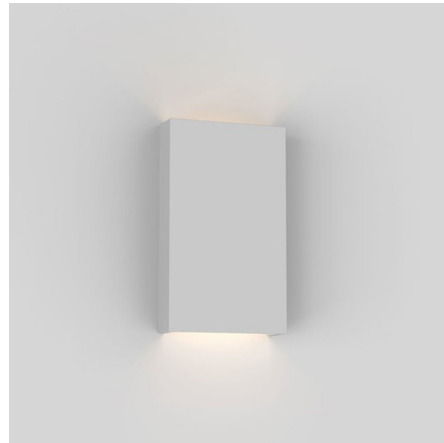

Lightology

lightology.com
866-954-4489
04-25-26

Project: _____

Company: _____

Location: _____ Fixture Type: _____

SPEC #: **AST881140**

Approved On: _____ Approved By: _____

Rio 190 Wall Sconce By Astro Lighting

Description

The Rio 190 Vertical Wall Sconce features a plaster finish which can be painted using a plaster primer and compatible paint. Mounts to a 4 inch octagon box. No driver required. Dimmable with a 0-10V dimmer, sold separately.

Shown in plaster

Specifications

COLOR	N/A
BODY FINISH	Plaster
WATTAGE	29.4W
DIMMER	0-10V
DIMENSIONS	7.48"W x 12.8"H x 2.17"D
INTEGRATED LED MODULE	2 x LED/14.7W/120V LED
COUNTRY OF ORIGIN	China

Technical Information

LAMP LIFE	60000 hours
COLOR RENDERING	80 CRI
LAMP COLOR	3000K
LUMENS/WATT	103.27
LUMINOUS FLUX	1518 lumens

CLICK TO VIEW PRODUCT

Notes: