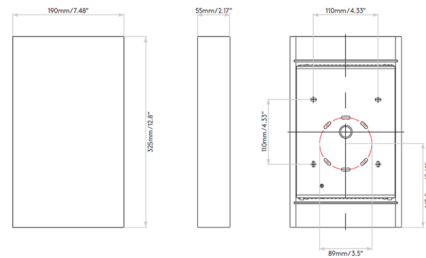

By Astro Lighting

Description

The Rio 190 Vertical Wall Sconce features a plaster finish which can be painted using a plaster primer and compatible paint. Mounts to a 4 inch octagon box. No driver required. Dimmable with a 0-10V dimmer, sold separately.

Shown in plaster

Specifications

COLOR	N/A
BODY FINISH	Plaster
WATTAGE	29.4W
DIMMER	0-10V
DIMENSIONS	7.48"W x 12.8"H x 2.17"D
INTEGRATED LED MODULE	2 x LED/14.7W/120V LED
COUNTRY OF ORIGIN	China

Technical Information