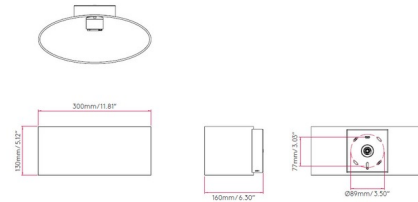

Description

The Tokyo Wall Sconce brings a clean contemporary vibe to a variety of spaces in your home. The oval shape Opal diffuser is complemented with a Polished Chrome finish. Mounts to a 4 inch octagon box. No driver required. ETL listed.

Shown in polished chrome / opal

Specifications

COLOR Opal
BODY FINISH Polished Chrome
WATTAGE 12W
DIMMER Standard 120V
DIMENSIONS 11.81"W x 5.12"H x 6.3"D
BULB NOT INCLUDED 1 x A19/Medium (E26)/12W/120V LED
COUNTRY OF ORIGIN China

Technical Information

PRODUCT DIMENSIONS Backplate: 4.33" Sq.

CLICK TO VIEW PRODUCT

Notes: