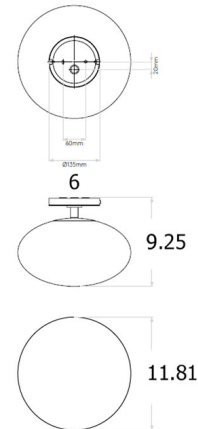

Shown in polished chrome / opal

Specifications

COLOR	Opal
BODY FINISH	Polished Chrome
WATTAGE	12W
DIMMER	Standard 120V
DIMENSIONS	11.81"W x 9.25"H
BULB NOT INCLUDED	1 x A19/Medium (E26)/12W/120V LED
OTHER BULB OPTIONS	1 x A19/Medium (E26)/60W/120V Incandescent
COUNTRY OF ORIGIN	China

Technical Information

PRODUCT DIMENSIONS	Canopy: 5.31" diameter
--------------------	------------------------

CLICK TO VIEW PRODUCT

Notes: