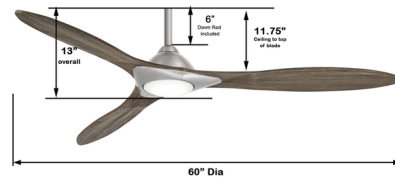

Specifications

| | |
|-----------------------|----------------------|
| BLADE COLOR | Seasoned Wood |
| BODY FINISH | Brushed Nickel |
| WATTAGE | 16W |
| DIMMER | Included |
| DIMENSIONS | 60"W x 13"H |
| INTEGRATED LED MODULE | 1 x LED/16W/120V LED |

Technical Information

| | |
|-----------------|-------------|
| LAMP LIFE | 30000 hours |
| COLOR RENDERING | 92 CRI |
| LAMP COLOR | 3000K |
| LUMENS/WATT | 77.00 |
| LUMINOUS FLUX | 1232 lumens |

Shown in brushed nickel / seasoned wood