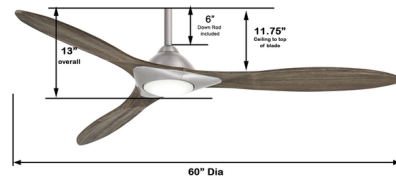

CLICK TO VIEW PRODUCT

Notes: