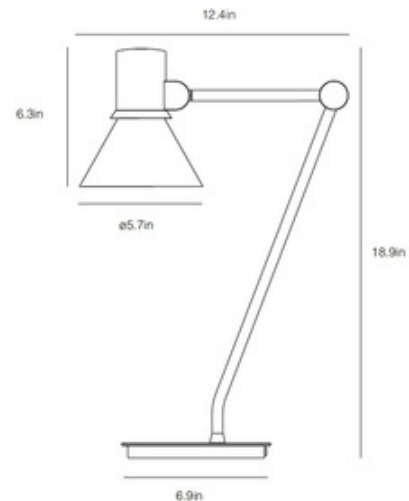

**BRAND**

Anglepoise

**DESCRIPTION**

The Type 80 Desk Lamp was designed by the renowned British industrial product designer, Sir Kenneth Grange. This clean and contemporary desk or table lamp is distinguished and features an attractive 'halo' of light that escapes from the conical shade, adding an extra dimension in low light environments. The streamlined styling and variety of colors make this a versatile fixture that will work with many decors. Choose from Matte Black, Pistachio Green, Grey Mist or Rose Pink finish. On/off switch is located on the shade. UL listed.

Shown in: Matte Black

<b>SHADE COLOR</b>	N/A
<b>BODY FINISH</b>	Matte Black
<b>WATTAGE</b>	10W
<b>DIMMER</b>	Not Dimmable
<b>DIMENSIONS</b>	6.89"W x 18.9"H
<b>BULB INCLUDED</b>	
<b>LAMP</b>	1 x A19/Medium (E26)/10W/120V LED

*Technical Information*

<b>LAMP COLOR</b>	2700K
<b>PRODUCT DIMENSIONS</b>	Cord Length: 70.9"

**SPEC #** ACP881359

COMPANY	PROJECT	FIXTURE TYPE	APPROVED BY	DATE