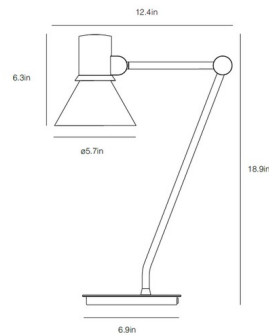

Shown in matte black

Specifications

COLOR	N/A
BODY FINISH	Matte Black
WATTAGE	10W
DIMMER	Not Dimmable
DIMENSIONS	6.89"W x 18.9"H
BULB INCLUDED	1 x A19/Medium (E26)/10W/120V LED
COUNTRY OF ORIGIN	China

Technical Information

PRODUCT DIMENSIONS	Cord Length: 70.9"
LAMP COLOR	2700K

CLICK TO VIEW PRODUCT

Notes: