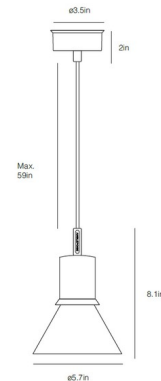

Lightology

lightology.com
866-954-4489
06-30-26

Project: _____
Company: _____
Location: _____ Fixture Type: _____
SPEC #: **AGP881366**
Approved On: _____ Approved By: _____

Type 80 Pendant By Anglepoise

Description

The Type 80 Pendant was designed by the renowned British industrial product designer, Sir Kenneth Grange. This clean and contemporary pendant is distinguished and features an attractive 'halo' of light that escapes from the conical shade, adding an extra dimension in low light environments. The streamlined styling and variety of colors make this a versatile fixture that will work with many decors. Hang multiple pendants for additional pizzazz. Choose from Matte Black, Pistachio Green, Grey Mist or Rose Pink finish. UL listed.

Shown in grey mist

Specifications

COLOR	N/A
BODY FINISH	Grey Mist
WATTAGE	10W
DIMMER	Low Voltage Electronic
DIMENSIONS	5.71"W x 8.11"H
BULB INCLUDED	1 x A19/Medium (E26)/10W/120V LED
COUNTRY OF ORIGIN	China

Technical Information

PRODUCT DIMENSIONS	Max Overall Height: 69.1"
LAMP COLOR	2700K

CLICK TO VIEW PRODUCT

Notes: