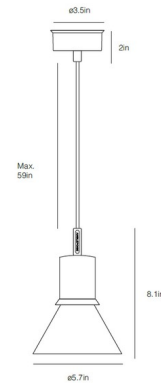

Lightology

lightology.com
866-954-4489
06-29-26

Project: _____
Company: _____
Location: _____ Fixture Type: _____
SPEC #: **AGP881366**
Approved On: _____ Approved By: _____

Type 80 Pendant By Anglepoise

Description

The Type 80 Pendant was designed by the renowned British industrial product designer, Sir Kenneth Grange. This clean and contemporary pendant is distinguished and features an attractive 'halo' of light that escapes from the conical shade, adding an extra dimension in low light environments. The streamlined styling and variety of colors make this a versatile fixture that will work with many decors. Hang multiple pendants for additional pizzazz. Choose from Matte Black, Pistachio Green, Grey Mist or Rose Pink finish. UL listed.

Shown in grey mist

Specifications

| | |
|-------------------|-----------------------------------|
| COLOR | N/A |
| BODY FINISH | Grey Mist |
| WATTAGE | 10W |
| DIMMER | Low Voltage Electronic |
| DIMENSIONS | 5.71"W x 8.11"H |
| BULB INCLUDED | 1 x A19/Medium (E26)/10W/120V LED |
| COUNTRY OF ORIGIN | China |

Technical Information

| | |
|--------------------|---------------------------|
| PRODUCT DIMENSIONS | Max Overall Height: 69.1" |
| LAMP COLOR | 2700K |

CLICK TO VIEW PRODUCT

Notes: