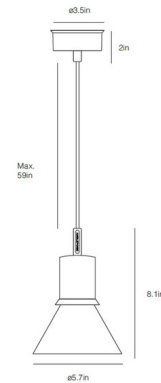

By Anglepoise

Description

The Type 80 Pendant was designed by the renowned British industrial product designer, Sir Kenneth Grange. This clean and contemporary pendant is distinguished and features an attractive 'halo' of light that escapes from the conical shade, adding an extra dimension in low light environments. The streamlined styling and variety of colors make this a versatile fixture that will work with many decors. Hang multiple pendants for additional pizzazz. Choose from Matte Black, Pistachio Green, Grey Mist or Rose Pink finish. UL listed.

Shown in matte black

Specifications

COLOR	N/A
BODY FINISH	Matte Black
WATTAGE	10W
DIMMER	Low Voltage Electronic
DIMENSIONS	5.71"W x 8.11"H
BULB INCLUDED	1 x A19/Medium (E26)/10W/120V LED
COUNTRY OF ORIGIN	China