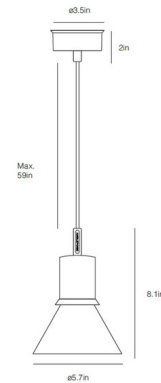

Lightology

lightology.com
866-954-4489
05-24-26

Project: _____

Company: _____

Location: _____ Fixture Type: _____

SPEC #: **AGP881367**

Approved On: _____ Approved By: _____

Type 80 Pendant By Anglepoise

Description

The Type 80 Pendant was designed by the renowned British industrial product designer, Sir Kenneth Grange. This clean and contemporary pendant is distinguished and features an attractive 'halo' of light that escapes from the conical shade, adding an extra dimension in low light environments. The streamlined styling and variety of colors make this a versatile fixture that will work with many decors. Hang multiple pendants for additional pizzazz. Choose from Matte Black, Pistachio Green, Grey Mist or Rose Pink finish. UL listed.

Shown in matte black

Specifications

| | |
|-------------------|-----------------------------------|
| COLOR | N/A |
| BODY FINISH | Matte Black |
| WATTAGE | 10W |
| DIMMER | Low Voltage Electronic |
| DIMENSIONS | 5.71"W x 8.11"H |
| BULB INCLUDED | 1 x A19/Medium (E26)/10W/120V LED |
| COUNTRY OF ORIGIN | China |