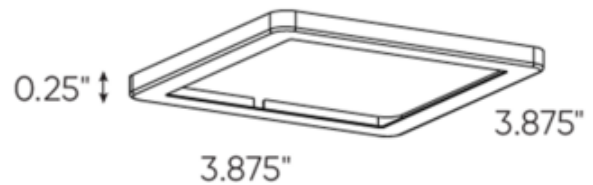

COMPANY	PROJECT	FIXTURE TYPE	APPROVED BY	DATE