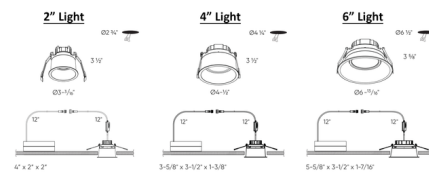

CLICK TO VIEW PRODUCT

Notes: