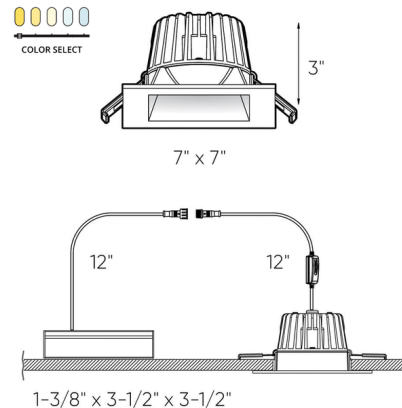

Shown in black