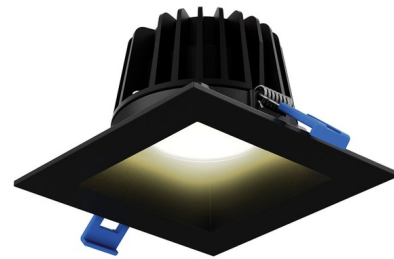

Lightology

lightology.com
866-954-4489
05-18-26

Project: _____
 Company: _____
 Location: _____ Fixture Type: _____
 SPEC #: **DLS881405**
 Approved On: _____ Approved By: _____

RGR 6IN Squire Color-Select Regressed Downlight By DALI Lighting

Description

The RGR 6 Inch Square Color Select Regressed Downlight features a regressed light source to eliminate glare. Features switch selectable color temperature: 2700K/3000K/3500K/4000K/5000K. Includes a junction box with an integrated dimmable driver. IC rated (suitable for direct contact with insulation). Air-tight certified. May be daisy chained. TRIAC dimming (see attached manufacturer dimmer reference). Optional accessories sold separately.

Specifications

COLOR	N/A
BODY FINISH	Black
WATTAGE	20W
DIMMER	Standard 120V
DIMENSIONS	7"W x 3"H x 7"D
INTEGRATED LED MODULE	1 x LED/20W/120V LED
COUNTRY OF ORIGIN	China

Technical Information

APERTURE SIZE	6.000"
APERTURE SHAPE	Square
HOUSING HEIGHT	3"
HOUSING TYPE	Remodel IC
CEILING TYPE	Drywall with Trim
FUNCTION	Downlight
BEAM ANGLE	40°
COLOR RENDERING	90 CRI
LAMP COLOR	CCT Select
LUMENS/WATT	80.00
LUMINOUS FLUX	1600 lumens