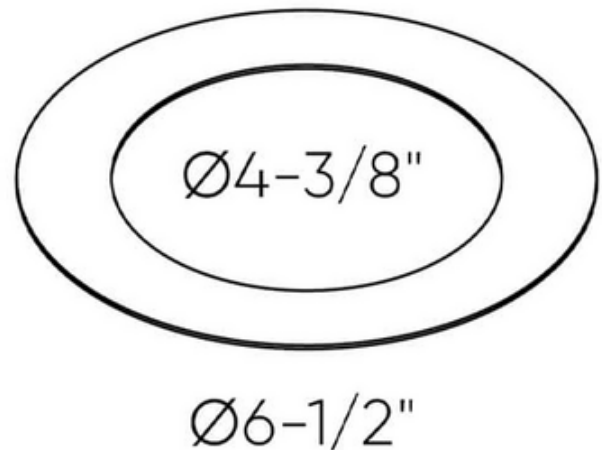

**BRAND**

DALS Lighting

**DESCRIPTION**

4 inch goof ring accessory designed for use with DALS Lighting 7004 recessed panel light. Allows 4 inch panel to fit in a hole with a maximum diameter of 6 inches.

*Shown in: White*

SHADE COLOR	N/A
BODY FINISH	White
WATTAGE	N/A
DIMMER	N/A
DIMENSIONS	4"W
LAMP	N/A

SPEC # DLS881442

COMPANY

PROJECT

FIXTURE TYPE

APPROVED BY

DATE