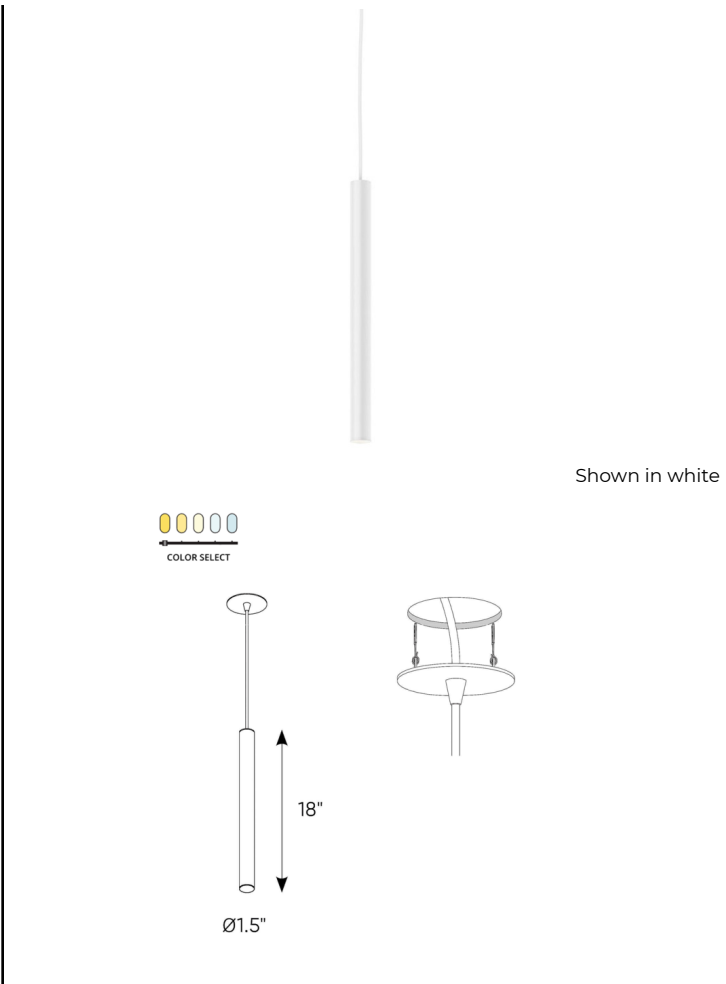

## Nova Color-Select Semi-Recessed Cylinder Pendant By DALS Lighting

### Description

The Nova Color Select Cylinder Semi-Recessed Pendant is designed for modern and new builds. Features an ultra-thin flat canopy which can be installed as easily as any recessed light. Available in White, Black or Sandblasted Aluminum finish. Features switch-selectable color temperatures ranging from 3000K, 3500K, and 4000K. Includes an ultra-thin canopy with 10 foot adjustable cable and can be installed as easily as any recessed light. Frosted reflector. Integrated dimmable LED driver. Dimmable with a Triac dimmer. Recommended dimmer: Dals SM-DIMSW, Leviton 6674, Lutron CTCL-153P, Lutron DVELV-300P, Lutron MACL-153M, or Lutron SELV-300P, sold separately. Canopy installs like a recessed fixture--does not install on an octagonal junction box.

### Specifications

COLOR	N/A
BODY FINISH	White
WATTAGE	9W
DIMMER	Standard 120V
DIMENSIONS	1.5"W x 18"H
INTEGRATED LED MODULE	1 x LED/9W/120V LED
COUNTRY OF ORIGIN	China

### Technical Information

COLOR RENDERING	90 CRI
LAMP COLOR	CCT Select
LUMENS/WATT	56.67
LUMINOUS FLUX	510 lumens

Notes:

CLICK TO VIEW PRODUCT