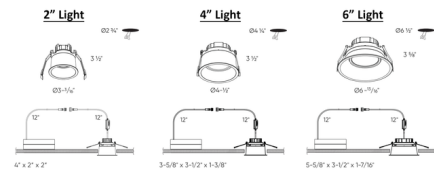

CLICK TO VIEW PRODUCT

Notes: