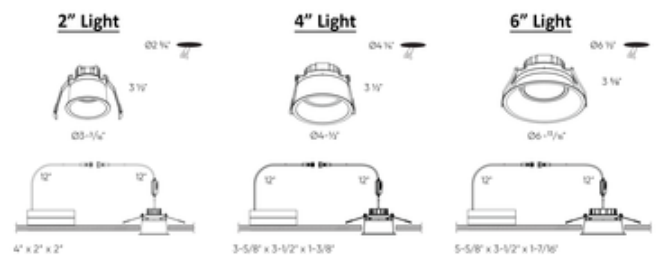

BRAND

DALS Lighting

DESCRIPTION

The Facet Adjustable Gimbal is a versatile thin-trim gimbal light with multi-directional adjustable swivel, delivering high light output with minimal glare from its regressed light source. It casts a 40° beam angle, and can rotate 360° and tilt 30°. This versatile light is ideal for general lighting or for areas requiring a directional light to highlight unique elements or create dramatic wall-wash effects. A junction box with integrated driver is included. Color temperature (CCT) is set using a switch on the cable: 2700K, 3000K, 3500K, 4000K, or 5000K. Can be daisy-chained. TRIAC dimmable.

Shown in: White

TRIM COLOR	N/A
BODY FINISH	White
WATTAGE	12W
DIMMER	Standard 120V
DIMENSIONS	4"W x 3.5"H
INTEGRATED LED MODULE	
LAMP	1 x LED/12W/120V LED

Technical Information

LUMINOUS FLUX	1200 lumens
LUMENS/WATT	100.00
LAMP COLOR	CCT Select
COLOR RENDERING	90 CRI
BEAM ANGLE	40°
LAMP LIFE	50000 hours
FUNCTION	Adjustable Accent
CEILING TYPE	Drywall with Trim
HOUSING TYPE	Remodel IC Airtight
SPEC #	DLS881479