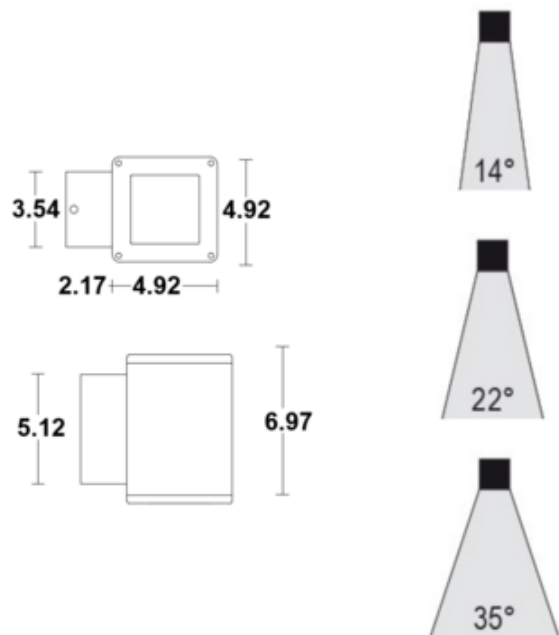

**BRAND** Ghidini Illuminazione

**DESCRIPTION**

The Minitorre Outdoor Downlight Wall Sconce features extruded aluminum construction with a polyester powder coat finish and tempered glass lens. Integral 120 volt, 16 watt LED module. 3000K or 4000K color temperature with 14, 22 or 35 degree beam spread options. IP65 rated for wet locations. CE listed.

*Shown in: Anthracite Grey / Clear*

<b>SHADE COLOR</b>	Clear
<b>BODY FINISH</b>	Anthracite Grey
<b>WATTAGE</b>	16W
<b>DIMMER</b>	Dimmable
<b>DIMENSIONS</b>	4.92"W x 6.97"H x 7.09"D
<b>LAMP</b>	1 x LED/16W/120V LED

*Technical Information*

<b>LUMINOUS FLUX</b>	1967 lumens
<b>LUMENS/WATT</b>	122.94
<b>LAMP COLOR</b>	3000 K
<b>COLOR RENDERING</b>	90 CRI
<b>BEAM ANGLE</b>	14°

**ITEM NUMBER** GH1881965

COMPANY	PROJECT	FIXTURE TYPE	APPROVED BY	DATE