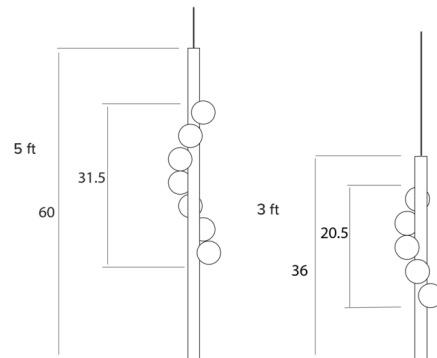

Lightology

lightology.com
866-954-4489
04-22-26

Project: _____
Company: _____
Location: _____ Fixture Type: _____
SPEC #: **HNM882021**
Approved On: _____ Approved By: _____

Willow Vertical Pendant

By hollis+morris

Description

The Willow Vertical Pendant brings a chic and intriguing design that draws inspiration from nature to your interior space. The wooden branch holds hand blown glass globes, like spring buds nestled in, waiting to fully bloom. Canopy: 7 inch diameter.

Shown in walnut / black

Specifications

COLOR	Black
BODY FINISH	Walnut
WATTAGE	9W
DIMMER	Low Voltage Electronic
DIMENSIONS	2.25"W x 36"H
BULB INCLUDED	5 x JC/G4 (bipin)/1.8W/12V LED
COUNTRY OF ORIGIN	Canada

Technical Information

PRODUCT DIMENSIONS	Adjustable Cable Length: 120"
LAMP COLOR	3000K
LUMENS/WATT	333.33
LUMINOUS FLUX	600 lumens

CLICK TO VIEW PRODUCT

Notes: