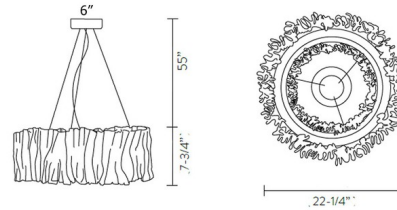

## Accordeon Pendant

By Slamp

### Description

The Accordeon Pendant, designed by Marc Sadler, conjures the image of a textile plisse or an accordion's bellows. The collection is a sure marker of the new contemporary narrative that sees design, fashion, artisan technique and technology in permanent interaction. Available with a Prisma shade and a Silver, Gold, or White inner lining in 2700K or 3000K color temperatures. Canopy: 6 inch diameter. TRIAC / Trailing Edge dimmable (other dimming systems may be available on request).

### Specifications

COLOR	Prisma
BODY FINISH	White
WATTAGE	51W
DIMMER	Low Voltage Electronic
DIMENSIONS	22.25"W x 7.75"H
INTEGRATED LED MODULE	1 x LED/51W/120V LED
COUNTRY OF ORIGIN	Italy