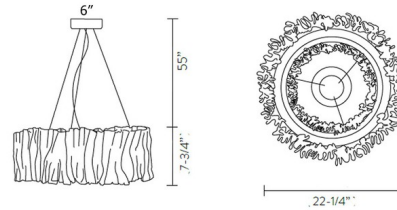

Description

The Accordeon Pendant, designed by Marc Sadler, conjures the image of a textile plisse or an accordion's bellows. The collection is a sure marker of the new contemporary narrative that sees design, fashion, artisan technique and technology in permanent interaction. Available with a Prisma shade and a Silver, Gold, or White inner lining in 2700K or 3000K color temperatures. Canopy: 6 inch diameter. TRIAC / Trailing Edge dimmable (other dimming systems may be available on request).

Shown in silver / prisma

Specifications

COLOR	Prisma
BODY FINISH	Silver
WATTAGE	51W
DIMMER	Low Voltage Electronic
DIMENSIONS	22.25"W x 7.75"H
INTEGRATED LED MODULE	1 x LED/51W/120V LED
COUNTRY OF ORIGIN	Italy

Technical Information

PRODUCT DIMENSIONS	Cord Length: 55"
LAMP COLOR	3000K
LUMENS/WATT	111.76
LUMINOUS FLUX	5700 lumens

CLICK TO VIEW PRODUCT

Notes: