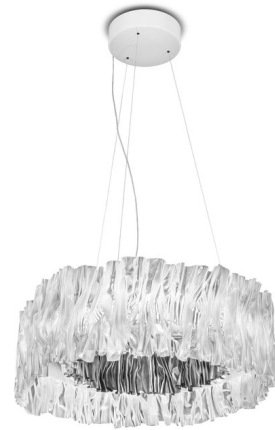

Lightology

lightology.com
866-954-4489
04-25-26

Project: _____
 Company: _____
 Location: _____ Fixture Type: _____
 SPEC #: **SLP882165**
 Approved On: _____ Approved By: _____

Accordeon Pendant By Slamp

Description

The Accordeon Pendant, designed by Marc Sadler, conjures the image of a textile plisse or an accordion's bellows. The collection is a sure marker of the new contemporary narrative that sees design, fashion, artisan technique and technology in permanent interaction. Available with a Prisma shade and a Silver, Gold, or White inner lining in 2700K or 3000K color temperatures. Canopy: 6 inch diameter. TRIAC / Trailing Edge dimmable (other dimming systems may be available on request).

Shown in silver / prisma

Specifications

COLOR	Prisma
BODY FINISH	Silver
WATTAGE	51W
DIMMER	Low Voltage Electronic
DIMENSIONS	22.25"W x 7.75"H
INTEGRATED LED MODULE	1 x LED/51W/120V LED
COUNTRY OF ORIGIN	Italy

Technical Information

PRODUCT DIMENSIONS	Cord Length: 55"
LAMP COLOR	3000K
LUMENS/WATT	111.76
LUMINOUS FLUX	5700 lumens

CLICK TO VIEW PRODUCT

Notes: