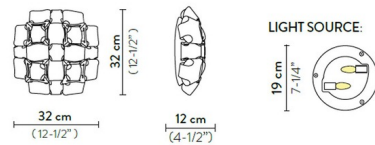

Shown in white / platinum

Specifications

COLOR	N/A
BODY FINISH	White / Platinum
WATTAGE	12W
DIMMER	Standard 120V
DIMENSIONS	12.5"W x 4.5"H
BULB NOT INCLUDED	2 x B10/Candelabra (E12)/6W/120V LED
COUNTRY OF ORIGIN	Italy