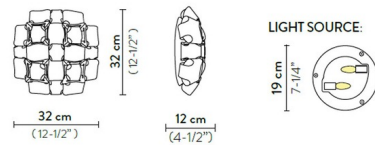

Shown in white / gold

Specifications

COLOR	N/A
BODY FINISH	White / Gold
WATTAGE	12W
DIMMER	Standard 120V
DIMENSIONS	12.5"W x 4.5"H
BULB NOT INCLUDED	2 x B10/Candelabra (E12)/6W/120V LED
COUNTRY OF ORIGIN	Italy