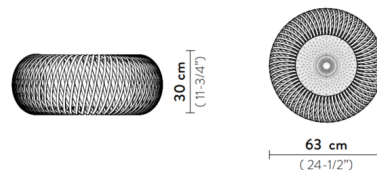

Description

The Kalatos Ceiling Flush Light is inspired by the art of weaving, part of humanity from prehistoric times in the form of baskets and cane sacks. Kalatos revisits these archetypes with a modern take using Slamp's advanced techno polymers. Available in Matte Black with an internal gold lining or White, both with a Transparent Lentiflex shade. Damp location rated. CE listed.

Specifications

COLOR	Prisma
BODY FINISH	White
WATTAGE	48W
DIMMER	Standard 120V
DIMENSIONS	24.5"W x 11.75"H
BULB NOT INCLUDED	4 x A19/Medium (E26)/12W/120V LED
COUNTRY OF ORIGIN	Italy

Shown in white / prisma