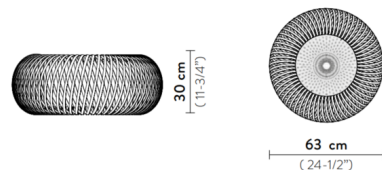

Lightology

lightology.com
866-954-4489
07-07-26

Project: _____

Company: _____

Location: _____ Fixture Type: _____

SPEC #: **SLP882196**

Approved On: _____ Approved By: _____

Kalatos Ceiling Light Fixture By Slamp

Description

The Kalatos Ceiling Flush Light is inspired by the art of weaving, part of humanity from prehistoric times in the form of baskets and cane sacks. Kalatos revisits these archetypes with a modern take using Slamp's advanced techno polymers. Available in Matte Black with an internal gold lining or White, both with a Transparent Lentiflex shade. Damp location rated. CE listed.

Shown in white / prisma

Specifications

COLOR	Prisma
BODY FINISH	White
WATTAGE	48W
DIMMER	Standard 120V
DIMENSIONS	24.5"W x 11.75"H
BULB NOT INCLUDED	4 x A19/Medium (E26)/12W/120V LED
COUNTRY OF ORIGIN	Italy