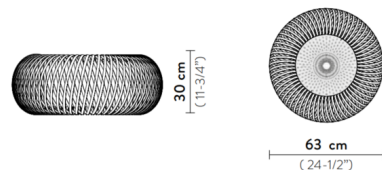

Lightology

lightology.com
866-954-4489
05-25-26

Project: _____

Company: _____

Location: _____ Fixture Type: _____

SPEC #: **SLP882197**

Approved On: _____ Approved By: _____

Kalatos Ceiling Light Fixture By Slamp

Description

The Kalatos Ceiling Flush Light is inspired by the art of weaving, part of humanity from prehistoric times in the form of baskets and cane sacks. Kalatos revisits these archetypes with a modern take using Slamp's advanced techno polymers. Available in Matte Black with an internal gold lining or White, both with a Transparent Lentiflex shade. Damp location rated. CE listed.

Shown in black / black / gold

Specifications

COLOR Black / Gold
BODY FINISH Black
WATTAGE 48W
DIMMER Standard 120V
DIMENSIONS 24.5"W x 11.75"H
BULB NOT INCLUDED 4 x A19/Medium (E26)/12W/120V LED
COUNTRY OF ORIGIN Italy