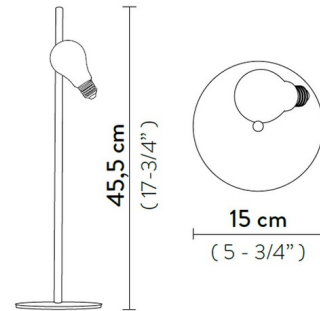

## Idea Table Lamp By Slamp

### Description

The Idea Table Lamp, designed by Marcantonio, strips away design, leaving the essence of light, a three-dimensional bulb and a brass-finish screw base, magically suspended on a stem of Brass. Plays on the unexpected, ironic effect of an idea popping up when, and where, you least expect it. CE listed.

### Specifications

COLOR	White
BODY FINISH	Brass
WATTAGE	4W
DIMMER	Not Dimmable
DIMENSIONS	5.75"W x 17.75"H
BULB INCLUDED	1 x JCD/G9/4W/120V LED
COUNTRY OF ORIGIN	Italy

### Technical Information

PRODUCT DIMENSIONS	Cord: 96"
--------------------	-----------

CLICK TO VIEW PRODUCT

Notes: