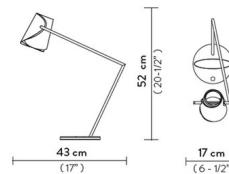

### Specifications

COLOR . . . . . Copper  
BODY FINISH . . . . . Brushed Brass  
WATTAGE . . . . . 7W  
DIMMER . . . . . Not Dimmable  
DIMENSIONS . . . . . 17"W x 20.5"H  
INTEGRATED LED MODULE . . . . . 1 x LED/6W/120V LED  
INTEGRATED LED MODULE . . . . . 1 x LED/1W/120V LED  
COUNTRY OF ORIGIN . . . . . Italy

### Technical Information

PRODUCT DIMENSIONS . . . . . Cord: 96"  
COLOR RENDERING . . . . . 90 CRI  
LAMP COLOR . . . . . 2700K  
LUMENS/WATT . . . . . 100.00  
LUMINOUS FLUX . . . . . 600 lumens

Shown in brushed brass / copper