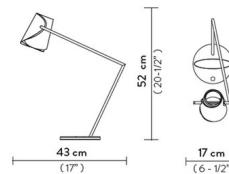

Specifications

COLOR Copper
 BODY FINISH Brushed Brass
 WATTAGE 7W
 DIMMER Not Dimmable
 DIMENSIONS 17"W x 20.5"H
 INTEGRATED LED MODULE 1 x LED/6W/120V LED
 INTEGRATED LED MODULE 1 x LED/1W/120V LED
 COUNTRY OF ORIGIN Italy

Technical Information

PRODUCT DIMENSIONS Cord: 96"
 COLOR RENDERING 90 CRI
 LAMP COLOR 2700K
 LUMENS/WATT 100.00
 LUMINOUS FLUX 600 lumens

Shown in brushed brass / copper

CLICK TO VIEW PRODUCT

Notes: