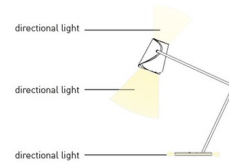

### Specifications

COLOR . . . . . Copper  
BODY FINISH . . . . . Brushed Brass  
WATTAGE . . . . . 7W  
DIMMER . . . . . Not Dimmable  
DIMENSIONS . . . . . 17"W x 20.5"H  
INTEGRATED LED MODULE . . . . . 1 x LED/6W/120V LED  
INTEGRATED LED MODULE . . . . . 1 x LED/1W/120V LED  
COUNTRY OF ORIGIN . . . . . Italy