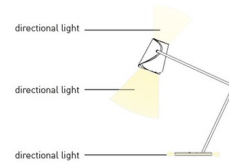

Specifications

COLOR Copper
 BODY FINISH Brushed Brass
 WATTAGE 7W
 DIMMER Not Dimmable
 DIMENSIONS 17"W x 20.5"H
 INTEGRATED LED MODULE 1 x LED/6W/120V LED
 INTEGRATED LED MODULE 1 x LED/1W/120V LED
 COUNTRY OF ORIGIN Italy

Technical Information

PRODUCT DIMENSIONS Cord: 96"
 COLOR RENDERING 90 CRI
 LAMP COLOR 2700K
 LUMENS/WATT 100.00
 LUMINOUS FLUX 600 lumens

Shown in brushed brass / copper

CLICK TO VIEW PRODUCT

Notes: