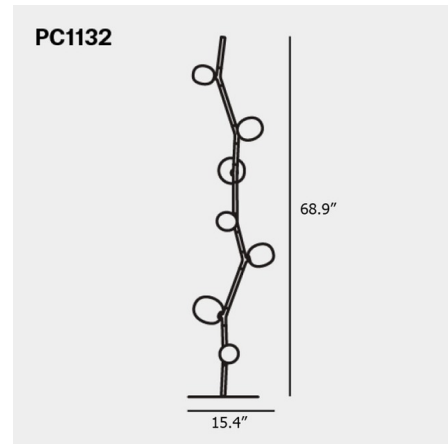

Shown in anthracite grey / transparent smoke grey

CLICK TO VIEW PRODUCT

Notes: