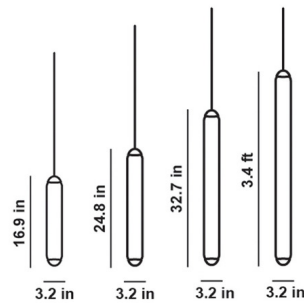

CLICK TO VIEW PRODUCT

Notes: