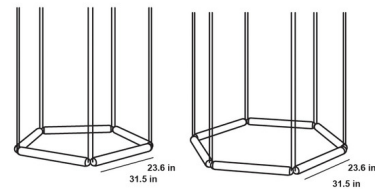

CLICK TO VIEW PRODUCT

Notes: