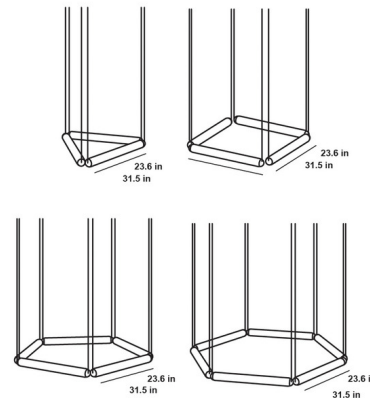

CLICK TO VIEW PRODUCT

Notes: