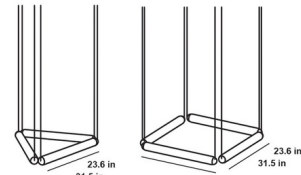

CLICK TO VIEW PRODUCT

Notes: