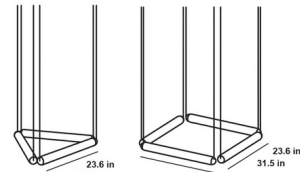

CLICK TO VIEW PRODUCT

Notes: