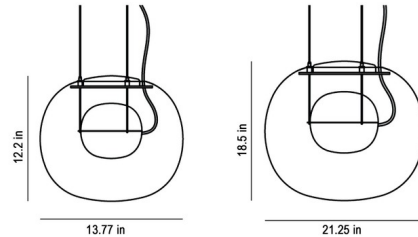

Description

The Big One Pendant offers a sophisticated design that is simplistic in nature yet embodies a sense of purity and balanced proportions that will fascinate. It features a matte finished bubble that gives the illusion that it is levitating within the center of the large sphere outer shade. Available in two sizes with Transparent or Smoke Grey Triplex Opal, Smoke Transparent, Red Transparent, or Light Pink Transparent inner glass. Option of White or Black finished cable. CE listed.

Shown in white / transparent smoke grey / triplex opal

Specifications

COLOR Transparent Smoke Grey / Triplex Opal
BODY FINISH White
WATTAGE 5W
DIMMER Not Dimmable
DIMENSIONS 13.77"W x 12.2"H
BULB NOT INCLUDED 1 x JCD/G9/5W/120V LED
COUNTRY OF ORIGIN Czech Republic

Technical Information

PRODUCT DIMENSIONS Cord Length: 86.6"
LAMP COLOR 2700K

CLICK TO VIEW PRODUCT

Notes: