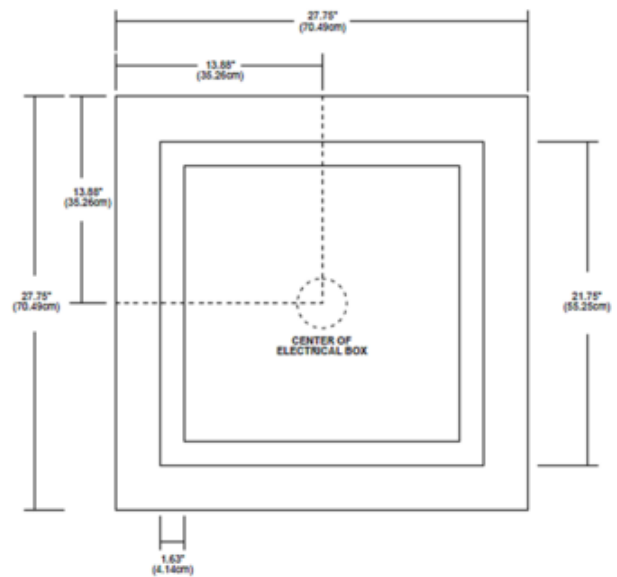

COMPANY	PROJECT	FIXTURE TYPE	APPROVED BY	DATE