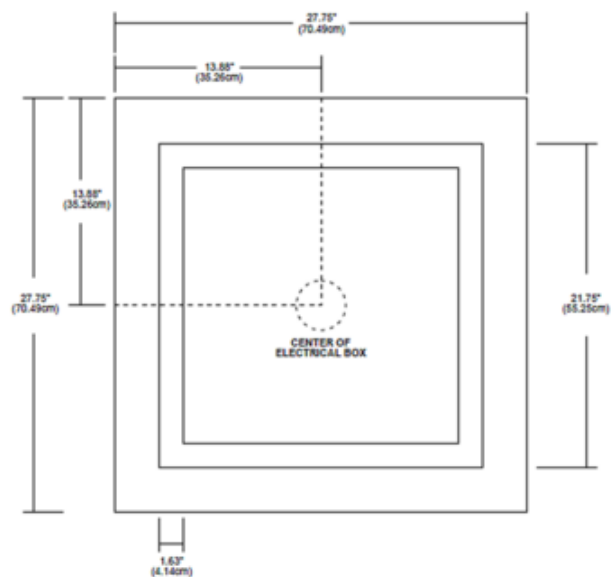

Technical Information

LUMINOUS FLUX	1624 lumens
LUMENS/WATT	24.61
LAMP COLOR	Tunable White
COLOR RENDERING	92 CRI

SPEC # EDG882724