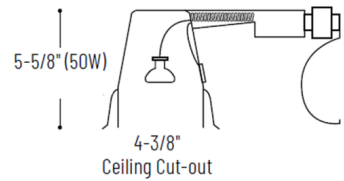

### Description

The NL Series 4 Inch 12 Volt Non-IC New Remodel Housing is constructed of one piece white baked enamel aluminum and allows for ceiling thickness 5/8 to 1-3/8 inch. Rated for use with a 12 volt MR16 GU5.3 lamp, sold separately. Non-IC housings require a minimum clearance of 3 inches from thermal insulation. UL listed. Suitable for damp locations (or wet locations with designated trims). Meets or exceeds ASTM-283 Air-Tight requirements. Dimmable with an (ELV) electronic low voltage or (MLV) magnetic low voltage dimmer (dependent on housing), sold separately. Note: A complete fixture requires a housing and trim, sold separately.

### Specifications

REFLECTOR/BAFFLE COLOR	N/A
BODY FINISH	White
WATTAGE	50W
DIMMER	Low Voltage Magnetic
DIMENSIONS	14.5"W x 5.63"H x 4.88"D
BULB NOT INCLUDED	1 x MR16/GU5.3 (bipin)/50W/12V Halogen

### Technical Information

APERTURE SIZE	4.000"
HOUSING HEIGHT	6"
HOUSING TYPE	Remodel NON IC
CEILING TYPE	Drywall with Trim

Shown in white

CLICK TO VIEW PRODUCT

Notes: