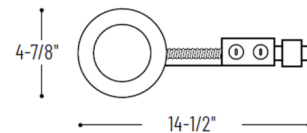

### Description

The NL Series 4 Inch 12 Volt Non-IC New Remodel Housing is constructed of one piece white baked enamel aluminum and allows for ceiling thickness 5/8 to 1-3/8 inch. Rated for use with a 12 volt MR16 GU5.3 lamp, sold separately. Non-IC housings require a minimum clearance of 3 inches from thermal insulation. UL listed. Suitable for damp locations (or wet locations with designated trims). Meets or exceeds ASTM-283 Air-Tight requirements. Dimmable with an (ELV) electronic low voltage or (MLV) magnetic low voltage dimmer (dependent on housing), sold separately. Note: A complete fixture requires a housing and trim, sold separately.

### Specifications

REFLECTOR/BAFFLE COLOR	N/A
BODY FINISH	White
WATTAGE	50W
DIMMER	Low Voltage Magnetic
DIMENSIONS	14.5"W x 5.63"H x 4.88"D
BULB NOT INCLUDED	1 x MR16/GU5.3 (bipin)/50W/12V Halogen

### Technical Information

APERTURE SIZE	4.000"
HOUSING HEIGHT	6"
HOUSING TYPE	Remodel NON IC
CEILING TYPE	Drywall with Trim

Shown in white

CLICK TO VIEW PRODUCT

Notes: