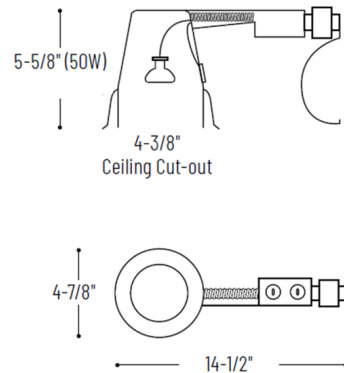

Description

The NL Series 4 Inch 12 Volt Non-IC New Remodel Housing is constructed of one piece white baked enamel aluminum and allows for ceiling thickness 5/8 to 1-3/8 inch. Rated for use with a 12 volt MR16 GU5.3 lamp, sold separately. Non-IC housings require a minimum clearance of 3 inches from thermal insulation. UL listed. Suitable for damp locations (or wet locations with designated trims). Meets or exceeds ASTM-283 Air-Tight requirements. Dimmable with an (ELV) electronic low voltage or (MLV) magnetic low voltage dimmer (dependent on housing), sold separately. Note: A complete fixture requires a housing and trim, sold separately.

Specifications

REFLECTOR/BAFFLE COLOR	N/A
BODY FINISH	White
WATTAGE	50W
DIMMER	Low Voltage Magnetic
DIMENSIONS	14.5"W x 5.63"H x 4.88"D
BULB NOT INCLUDED	1 x MR16/GU5.3 (bipin)/50W/12V Halogen

Technical Information

APERTURE SIZE	4.000"
HOUSING HEIGHT	6"
HOUSING TYPE	Remodel NON IC
CEILING TYPE	Drywall with Trim

Shown in white

CLICK TO VIEW PRODUCT

Notes: