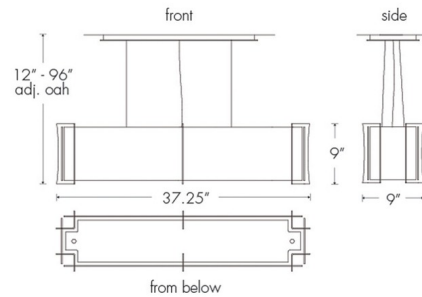

Description

The Genesis Linear Pendant brings an understated elegance to your interior space. The acrylic diffuser is supported by decorative curved bar accents. Features a Faux Alabaster, White Swirl or Opal acrylic diffuser and Cast Bronze, Black, or Chrome finish. Available with integrated LED or incandescent lamping options. Canopy: 28 x 5 inch rectangle. Damp location rated. Made in the USA. UL listed.

Shown in cast bronze / faux alabaster

Specifications

COLOR	Faux Alabaster
BODY FINISH	Cast Bronze
WATTAGE	240W
DIMMER	Standard 120V
DIMENSIONS	37.25\"L x 9\"H x 9\"D
BULB NOT INCLUDED	4 x A19/Medium (E26)/60W/120V Incandescent
COUNTRY OF ORIGIN	United States

Technical Information

PRODUCT DIMENSIONS Maximum overall length: 96"

CLICK TO VIEW PRODUCT

Notes: