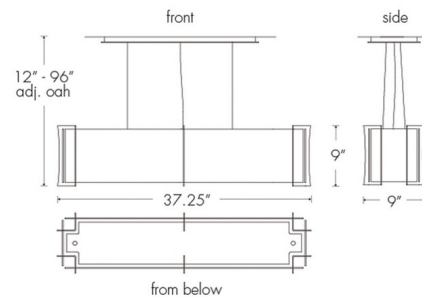

Description

The Genesis Linear Pendant brings an understated elegance to your interior space. The acrylic diffuser is supported by decorative curved bar accents. Features a Faux Alabaster, White Swirl or Opal acrylic diffuser and Cast Bronze, Black, or Chrome finish. Available with integrated LED or incandescent lamping options. Canopy: 28 x 5 inch rectangle. Damp location rated. Made in the USA. UL listed.

Shown in cast bronze / faux alabaster

Specifications

COLOR	Faux Alabaster
BODY FINISH	Cast Bronze
WATTAGE	240W
DIMMER	Standard 120V
DIMENSIONS	37.25\"L x 9\"H x 9\"D
BULB NOT INCLUDED	4 x A19/Medium (E26)/60W/120V Incandescent
COUNTRY OF ORIGIN	United States

Technical Information

PRODUCT DIMENSIONS Maximum overall length: 96"

CLICK TO VIEW PRODUCT

Notes: