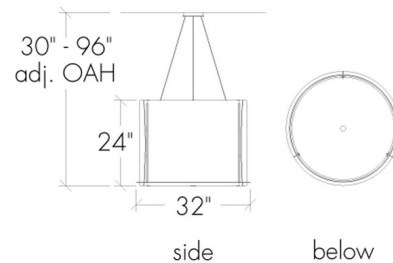

### Specifications

COLOR	Tea Stained
BODY FINISH	Cast Bronze
WATTAGE	360W
DIMMER	Standard 120V
DIMENSIONS	32"W x 24"H
BULB NOT INCLUDED	6 x A19/Medium (E26)/60W/120V Incandescent
COUNTRY OF ORIGIN	United States

### Technical Information

PRODUCT DIMENSIONS	Maximum overall length: 96"
--------------------	-----------------------------

CLICK TO VIEW PRODUCT

Notes: