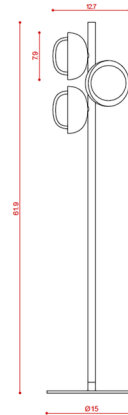

Lightology

lightology.com
866-954-4489
04-16-26

Project: _____

Company: _____

Location: _____ Fixture Type: _____

SPEC #: **TOY882745**

Approved On: _____ Approved By: _____

Muse Floor Lamp By Tooy

Description

The Muse Floor Lamp features a Sand Black finish with Brushed Brass or Brushed Copper lined shades. On/off switch on cable.

Shown in sand black / brushed brass

Specifications

COLOR	Brushed Brass
BODY FINISH	Sand Black
WATTAGE	100W
DIMMER	N/A
DIMENSIONS	15"W x 61.9"H
BULB NOT INCLUDED	4 x JCD/G9/25W/120V LED