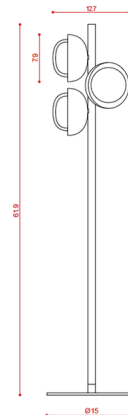

By Tooy

Description

The Muse Floor Lamp features a Sand Black finish with Brushed Brass or Brushed Copper lined shades. On/off switch on cable.

Shown in sand black / brushed brass

Specifications

COLOR Brushed Brass
BODY FINISH Sand Black
WATTAGE 100W
DIMMER N/A
DIMENSIONS 15"W x 61.9"H
BULB NOT INCLUDED 4 x JCD/G9/25W/120V LED