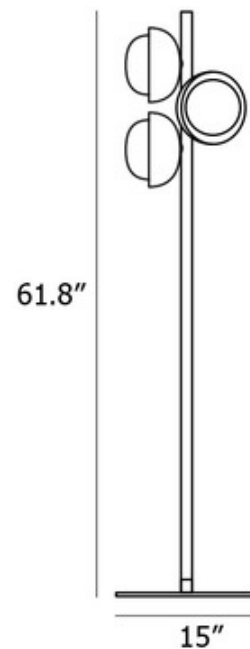

BRAND

Tooy

DESCRIPTION

The Muse Floor Lamp features a Sand Black finish with Brushed Brass or Brushed Copper lined shades. Available with or without dimmer switch on cord.

Shown in: Sand Black / Brushed Brass

SHADE COLOR	Brushed Brass
BODY FINISH	Sand Black
WATTAGE	40W
DIMMER	Not Included
DIMENSIONS	15"W x 61.8"H
BULB NOT INCLUDED	
LAMP	4 x JCD/G9/10W/120V LED

SPEC #

TOY882745

COMPANY

PROJECT

FIXTURE TYPE

APPROVED BY