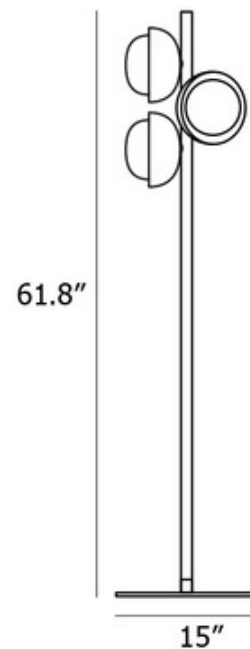

COMPANY

PROJECT

FIXTURE TYPE

APPROVED BY

DATE