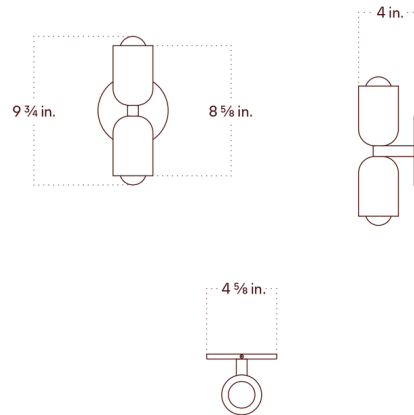

## Up Down Slim Wall Sconce By In Common With

### Specifications

COLOR . . . . . Reed Green Upper Shade  
BODY FINISH . . . . . Black Canopy  
WATTAGE . . . . . 8W  
DIMMER . . . . . Standard 120V  
DIMENSIONS . . . . . 4.625"W x 9.75"H x 4"D  
BULB INCLUDED . . . . . 2 x G16.5/Candelabra (E12)/4W/120V LED  
COUNTRY OF ORIGIN . . . . . United States