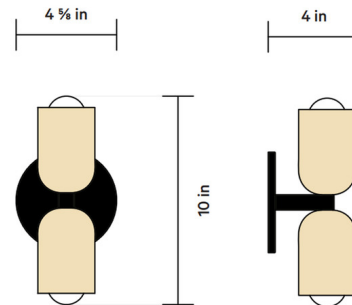

Specifications

COLOR Reed Green Upper Shade
BODY FINISH Black Canopy
WATTAGE 8W
DIMMER Standard 120V
DIMENSIONS 4.6"W x 10"H x 4"D
BULB INCLUDED 2 x G16.5/Candelabra (E12)/4W/120V LED
COUNTRY OF ORIGIN United States

Technical Information

LAMP LIFE 30000 hours
COLOR RENDERING 95 CRI
LAMP COLOR Warm Dim
LUMENS/WATT 110.00
LUMINOUS FLUX 440 lumens

Shown in black canopy / reed green upper shade

CLICK TO VIEW PRODUCT

Notes: