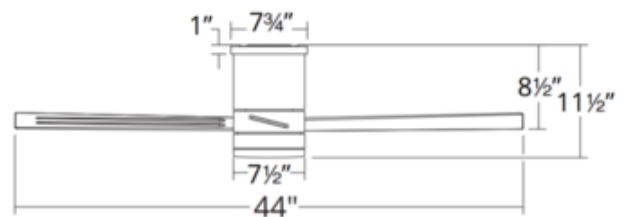

COMPANY	PROJECT	FIXTURE TYPE	APPROVED BY	DATE