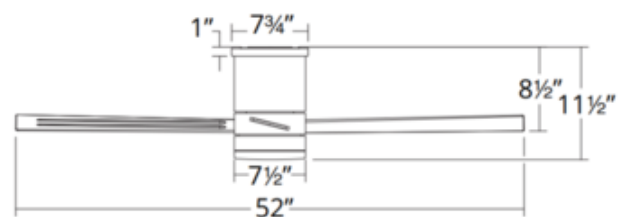

COMPANY	PROJECT	FIXTURE TYPE	APPROVED BY	DATE