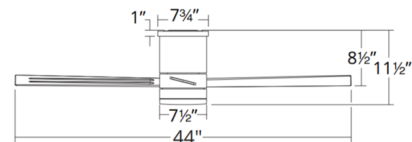

Lightology

lightology.com
866-954-4489
07-14-25

Project: _____
Company: _____
Location: _____ Fixture Type: _____
SPEC #: **MFR882831**
Approved On: _____ Approved By: _____

Axis Flush Mount DC Ceiling Fan with Light By Modern Forms

Description

The Axis Flush Mount Ceiling Fan with Light is a simple, sophisticated smart fan that works seamlessly in modern environments and is perfectly sized for medium-sized kitchens, bedrooms, and living rooms. Includes a light kit in choice of 2700K, 3000K or 3500K color temperature, or a cap for non-light use. Modern Forms fans pair with smart home tech including Google Assistant, Amazon Alexa, and Samsung Smart Things. Free app download: Sync with Modern Forms app to control fan speed and use smart features. Supplied with cap for non-light use. Includes Bluetooth remote fan/light control. Optional Bluetooth wall control sold separately. Note: Some combinations of finish, size, and color temperature are not available.

Specifications

BLADE COLOR	N/A
BODY FINISH	Bronze
WATTAGE	19.5W
DIMMER	Included
DIMENSIONS	52"W x 11.5"H
INTEGRATED LED MODULE	1 x LED/19.5W/120V LED

Technical Information

COLOR RENDERING	90 CRI
LAMP COLOR	3500K
LUMENS/WATT	36.31
LUMINOUS FLUX	708 lumens

Shown in bronze

CLICK TO VIEW PRODUCT

Notes: