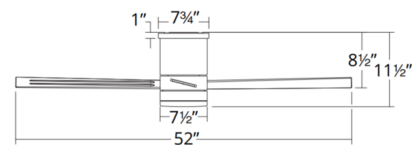

Lightology

lightology.com
866-954-4489
07-14-25

Project: _____
Company: _____
Location: _____ Fixture Type: _____
SPEC #: **MFR882831**
Approved On: _____ Approved By: _____

Axis Flush Mount DC Ceiling Fan with Light By Modern Forms

Description

The Axis Flush Mount Ceiling Fan with Light is a simple, sophisticated smart fan that works seamlessly in modern environments and is perfectly sized for medium-sized kitchens, bedrooms, and living rooms. Includes a light kit in choice of 2700K, 3000K or 3500K color temperature, or a cap for non-light use. Modern Forms fans pair with smart home tech including Google Assistant, Amazon Alexa, and Samsung Smart Things. Free app download: Sync with Modern Forms app to control fan speed and use smart features. Supplied with cap for non-light use. Includes Bluetooth remote fan/light control. Optional Bluetooth wall control sold separately. Note: Some combinations of finish, size, and color temperature are not available.

Specifications

BLADE COLOR	N/A
BODY FINISH	Bronze
WATTAGE	19.5W
DIMMER	Included
DIMENSIONS	52"W x 11.5"H
INTEGRATED LED MODULE	1 x LED/19.5W/120V LED

Technical Information

COLOR RENDERING	90 CRI
LAMP COLOR	3500K
LUMENS/WATT	36.31
LUMINOUS FLUX	708 lumens

Shown in bronze

CLICK TO VIEW PRODUCT

Notes: